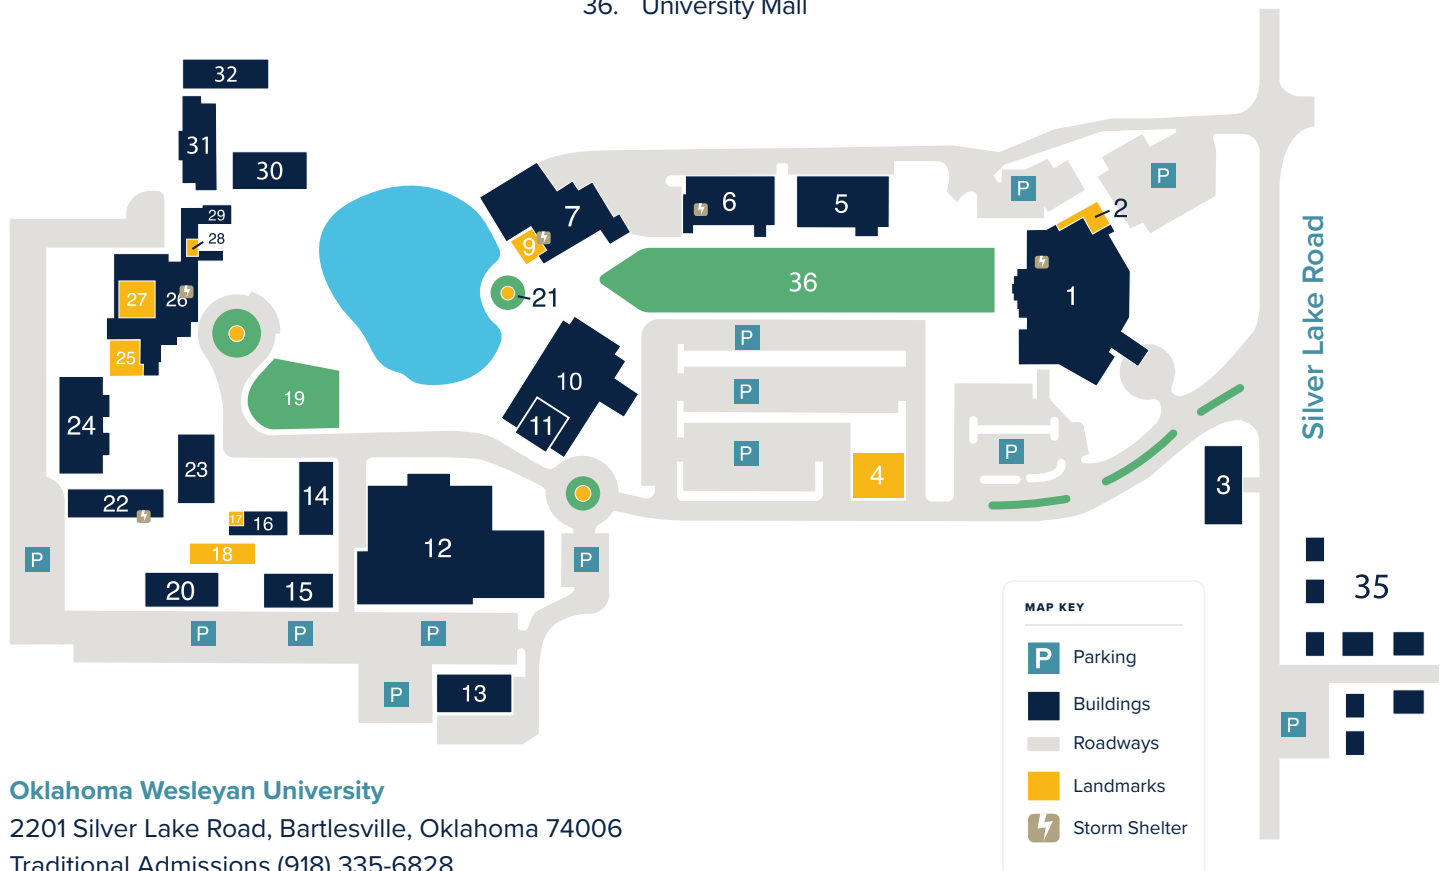

OKLAHOMA WESLEYAN UNIVERSITY

Campus Map

1. Chapel & Fine Arts Center and Lyon Hall	14. Drake Hall
2. Admissions Office	15. Piper Hall
3. Graduate & Professional Studies	16. Carriage House Game Room
4. Lewis Alumni Park	17. Campus Safety
5. Keating Center	18. Beach Volleyball & Basketball Courts
6. Campbell Science Building	19. Croquet Fields
7. Haltom Campus Center	20. Adee Hall
	21. Statue of Blind Man at the Pool of Siloam
	22. Susanna Wesley Hall
	23. Colaw Hall
	24. Phillippe Hall
	25. South Garden
	26. La Quinta Mansion (Administration)
	27. Rose Garden
	28. Campus Health Office
	29. Information Technology (IT)
	30. Chapman Hall
	31. Scott Hall
	32. Wert Hall
	33. Sports Complex (Soccer/Baseball)
	34. Softball Field (987-1115 E. Tuxedo Blvd.)
	35. East Campus Housing
	36. University Mall

FIRST FLOOR

- Student Services
- Cafeteria
- Mail Room
- Dept. of Humanities
- Dept. of Social & Behavioral Sciences

SECOND FLOOR

- Business Affairs

9. Doc Lacy's Campus Coffee House
10. Drake Library
11. ACE (Academic Center for Excellence)
12. Mueller Sports Center and Roberts Fitness Annex
13. Buildings & Grounds

Sports Complex
(North 1 mile)

Oklahoma Wesleyan University
2201 Silver Lake Road, Bartlesville, Oklahoma 74006
Traditional Admissions (918) 335-6828
Graduate & Professional Studies (866) 225-6598